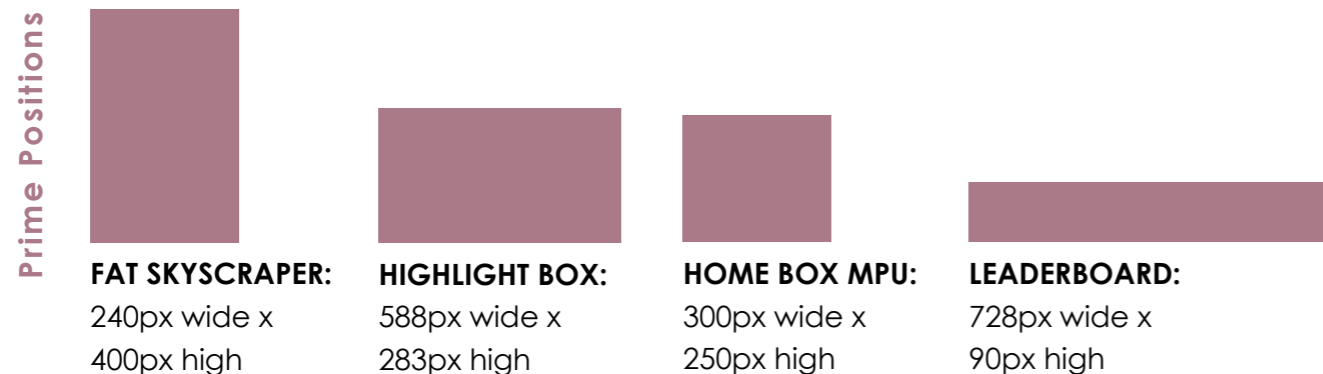

Practice Business

Digital Specifications

If you have any questions regarding the supply of artwork, please contact: production@intelligentmedia.co.uk or call 0203 794 8555 and we'll be happy to help.

Website Buttons

- Please supply website advertising as a web ready GIF, animated GIF, JPG or SWF.
- All documents must be RGB and the file size should not exceed 80kb.

Tweet

- Please provide up to 140 characters

PB Weekly Email Advertising

- Please supply email advertising as a web ready GIF or JPG.
- Animated Gifs may not display correctly in some email clients.
- All documents must be RGB and the file size should not exceed 80kb.

Sponsored Blog or News Story

- Please supply 250 - 500 words, links accepted
- 1 image - should ideally be 588px x 283px

Sponsored Article, Feature or Case Study

- Please supply 500 - 1000 words, links accepted
- 1-3 images - should ideally be 588px x 283px

Solus/Bespoke E-Shot

- Please provide a HTML file, deigned at 600px wide
- Images must be provided as absolute links
- We advise against the use of CSS as it is incompatible with some email clients
- We also advise against background images for the same reason
- All styles should be in line

Useful links for solus email design

www.visuallizard.com/blog/2011/01/25/email-standards

www.1stwebdesigner.com/tutorials/ultimate-guide-html-emails/