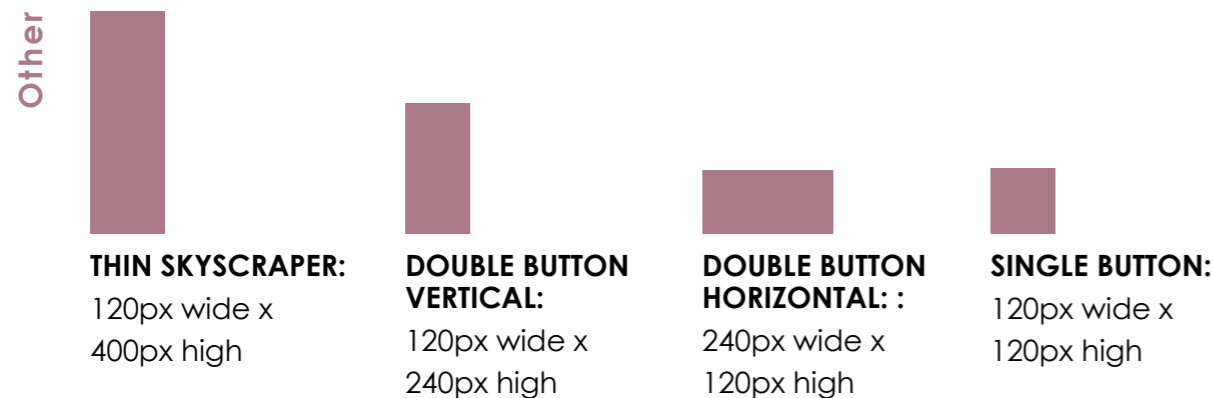

Practice Business

Digital Specifications

If you have any questions regarding the supply of artwork, please contact: production@intelligentmedia.co.uk or call 0203 794 8555 and we'll be happy to help.

Website Buttons

- Please supply website advertising as a web ready GIF, animated GIF, JPG or SWF.
- All documents must be RGB and the file size should not exceed 80kb.

Tweet

- Please provide up to 140 characters

PB Weekly Email Advertising

- Please supply email advertising as a web ready GIF or JPG.
- Animated Gifs may not display correctly in some email clients.
- All documents must be RGB and the file size should not exceed 80kb.

Sponsored Blog or News Story

- Please supply 250 - 500 words, links accepted
- 1 image - should ideally be 588px x 283px

Sponsored Article, Feature or Case Study

- Please supply 500 - 1000 words, links accepted
- 1-3 images - should ideally be 588px x 283px

Solus/Bespoke E-Shot

- Please provide a HTML file, deigned at 600px wide
- Images must be provided as absolute links
- We advise against the use of CSS as it is incompatible with some email clients
- We also advise against background images for the same reason
- All styles should be in line

Useful links for solus email design

www.visuallizard.com/blog/2011/01/25/email-standards

www.1stwebdesigner.com/tutorials/ultimate-guide-html-emails/